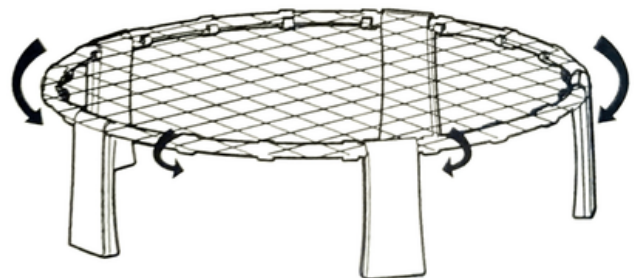

STEP 1

Insert rim segments into leg openings to make a 360° circle

STEP 2

Spread out the net and attach it to the hooks in 4 places, making an "X" shape with the net, Note that the net goes over the rim and attaches to the hook underneath.

STEP 3

Continue attaching the net to the remaining hooks until it looks like this Your Nankui set is complete and you are ready to mix it up.

Importer to Czech Republic:

RADANSPORT s.r.o.

Za Otýlí 10 370 01 České Budějovice