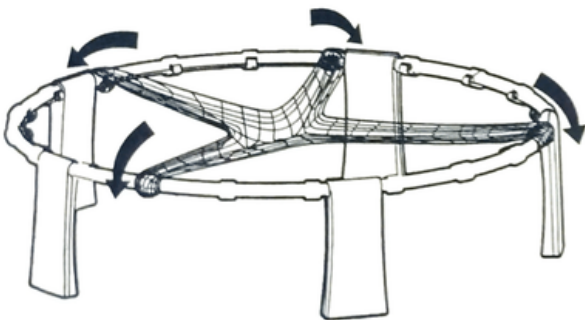

Pro Smash Ball

roundnet set

Instructions

ID: 42771

EAN: 8591792427714

e-sportshop.cz

Set instructions

 Net (1)	 Leg (5)	 Rim (5)
 Ball (3)	 Air Pump (1)	 Carry Bag (1)

STEP 1

Insert rim segments into leg openings to make a 360° circle

STEP 2

Spread out the net and attach it to the hooks in 4 places, making an "X" shape with the net, Note that the net goes over the rim and attaches to the hook underneath.

STEP 3

Continue attaching the net to the remaining hooks until it looks like this Your Nankui set is complete and you are ready to mix it up.

Importer to Czech Republic:

RADANSPORT s.r.o.

Za Otýlí 10 370 01 České Budějovice