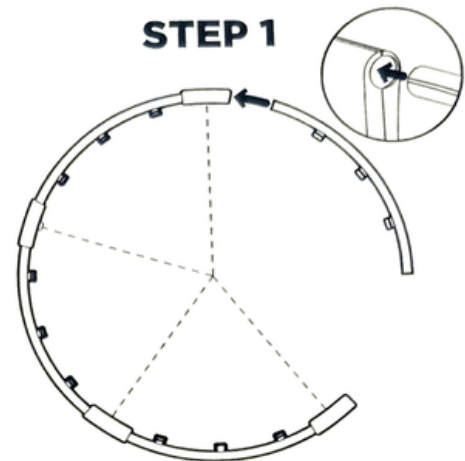

Pro Smash Ball

roundnet set

Instructions

ID: 42771

EAN: 8591792427714

e-sportshop.cz

Set instructions

 Net (1)	 Leg (5)	 Rim (5)
 Ball (3)	 Air Pump (1)	 Carry Bag (1)

STEP 1

Insert rim segments into leg openings to make a 360° circle

STEP 2

Spread out the net and attach it to the hooks in 4 places, making an "X" shape with the net, Note that the net goes over the rim and attaches to the hook underneath.